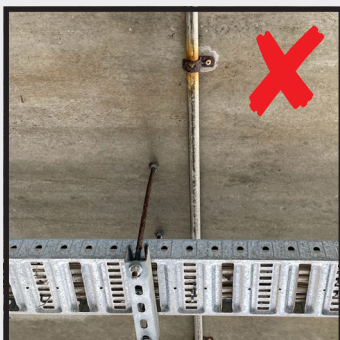

# All-in-one clamp "Direct Strut Installation" No accessories and tools needed

- Reduced labour cost
- Thermal and electrical resistivity
- Non-magnetic
- Chemical resistance
- Halogen-free & phosphate-free
- Rusting and Corrosion inhibition

Part No.	Description	qty
QC-918SSC	Quick Clip self-locking pipe clamp 14-18 mm for strut (918SSC)	50
QC-925SSC	Quick Clip self-locking pipe clamp 20-25 mm for strut (925SSC)	25
QC-932SSC	Quick Clip self-locking pipe clamp 26-32 mm for strut (932SSC)	25

Designed by CELO this unique system is made of PA6 high technical nylon. The Quick Clip System is the system to fix pipes and conduits. Lock the Quick Clip Clamp by hand in a snap. When installing into metal strut SSC must be installed using at least 14 gauge (1,9mm) metal strut.