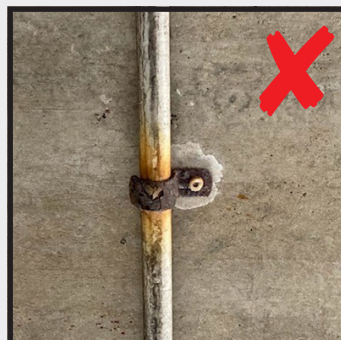

# All-in-one clamp "Direct Strut Installation" No accessories and tools needed

- Reduced labour cost
- Thermal and electrical resistivity
- Non-magnetic
- Chemical resistance
- Halogen-free & phosphate-free
- Rusting and Corrosion inhibition

Part No.	Description	qty
QC-918SSC	Quick Clip self-locking pipe clamp 14-18 mm for strut (918SSC)	50
QC-925SSC	Quick Clip self-locking pipe clamp 20-25 mm for strut (925SSC)	25
QC-932SSC	Quick Clip self-locking pipe clamp 26-32 mm for strut (932SSC)	25

Designed by CELO this unique system is made of PA6 high technical nylon. The Quick Clip System is the system to fix pipes and conduits. Lock the Quick Clip Clamp by hand in a snap. When installing into metal strut SSC must be installed using at least 14 gauge (1,9mm) metal strut.